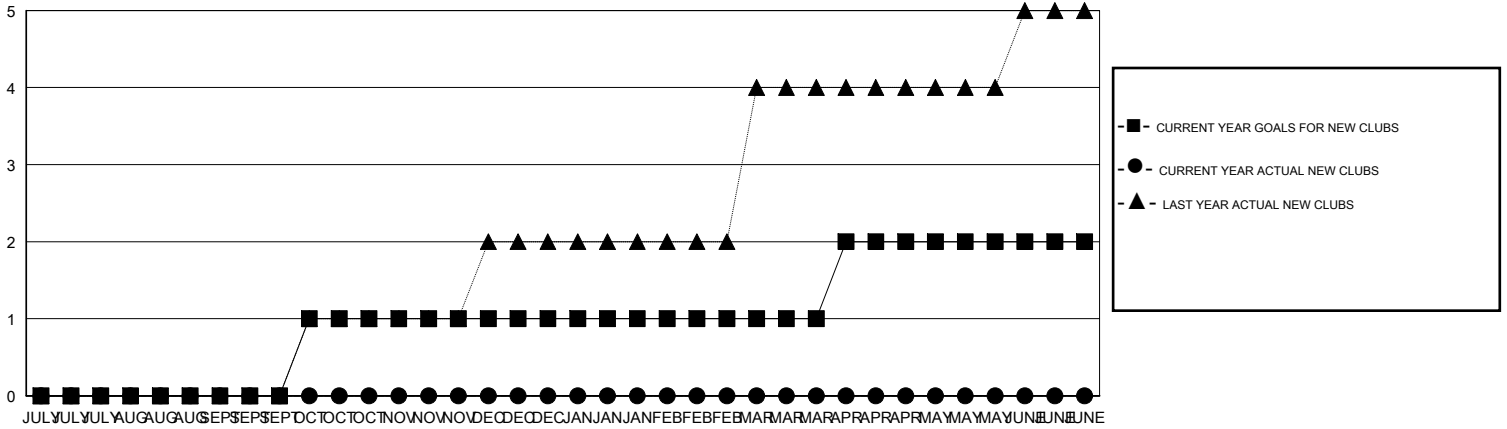

MONTHLY MEMBERSHIP PROGRESS REPORT

District 105EA

Results as of: 8/31/2014

GMT: JOAQUIM BORRALHO

LOCATION ENGLAND

GMT CA 4

Clubs				
RESULTS FOR 2014-2015				
QUARTER	NEW CLUB GOAL	ACTUAL NEW CLUBS	ACTUAL DROPPED CLUBS	ACTUAL NET GAIN/LOSS
JULY/AUG/SEPT	0	0	0	0
OCT/NOV/DEC	3	0	0	0
JAN/FEB/MAR	0	0	0	0
APR/MAY/JUNE	3	0	0	0

Members				
RESULTS FOR 2014-2015				
QUARTER	NEW MEMBER GOAL	ACTUAL TOTAL MEMBERS ADDED	ACTUAL DROPPED MEMBERS	ACTUAL NET GAIN/LOSS
JULY/AUG/SEPT	-30	90	72	18
OCT/NOV/DEC	90	0	0	0
JAN/FEB/MAR	-45	0	0	0
APR/MAY/JUNE	90	0	0	0

GOALS AND ACTUAL NEW CLUBS CUMULATIVE