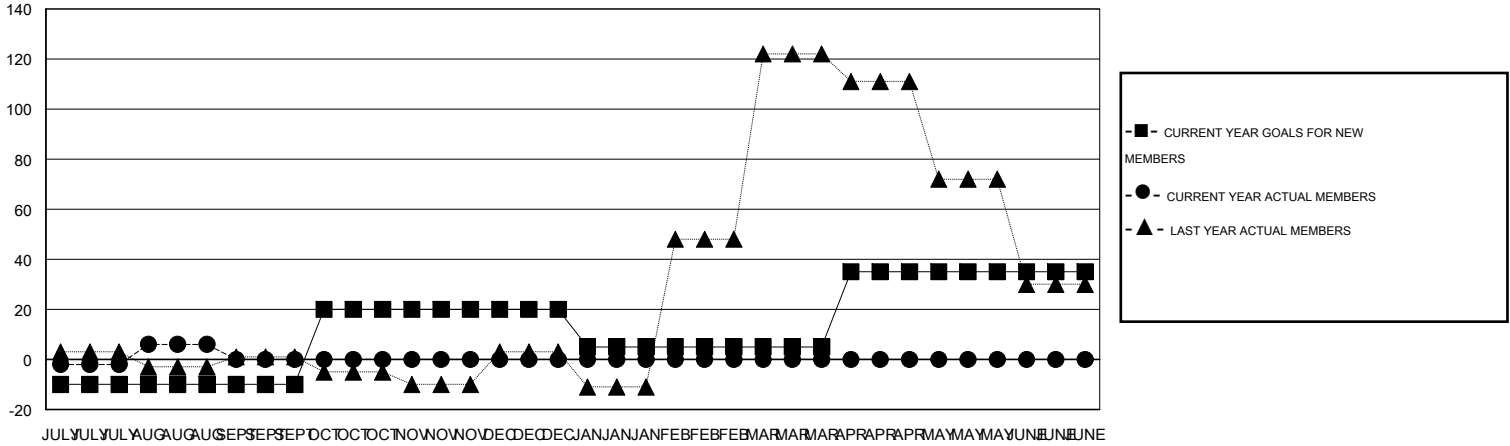

GOALS AND ACTUAL MEMBERS CUMULATIVE

DROPPED CLUBS: 0	17 CLUBS OF 67 ADDED 1 OR MORE NEW MEMBERS	<u>GENDER DISTRIBUTION</u>	
<u>DROPPED MEMBERS</u>		MALE	898 (72.59%)
DECEASED	CLICK HERE FOR HEALTH ASSESSMENT DATA	FEMALE	339 (27.41%)
CLUB CANCELLED		FAMILY UNIT MEMBERS	194
OTHER		HEAD OF HOUSEHOLD	96
TOTAL		NON-HEAD OF HOUSEHOLD	98